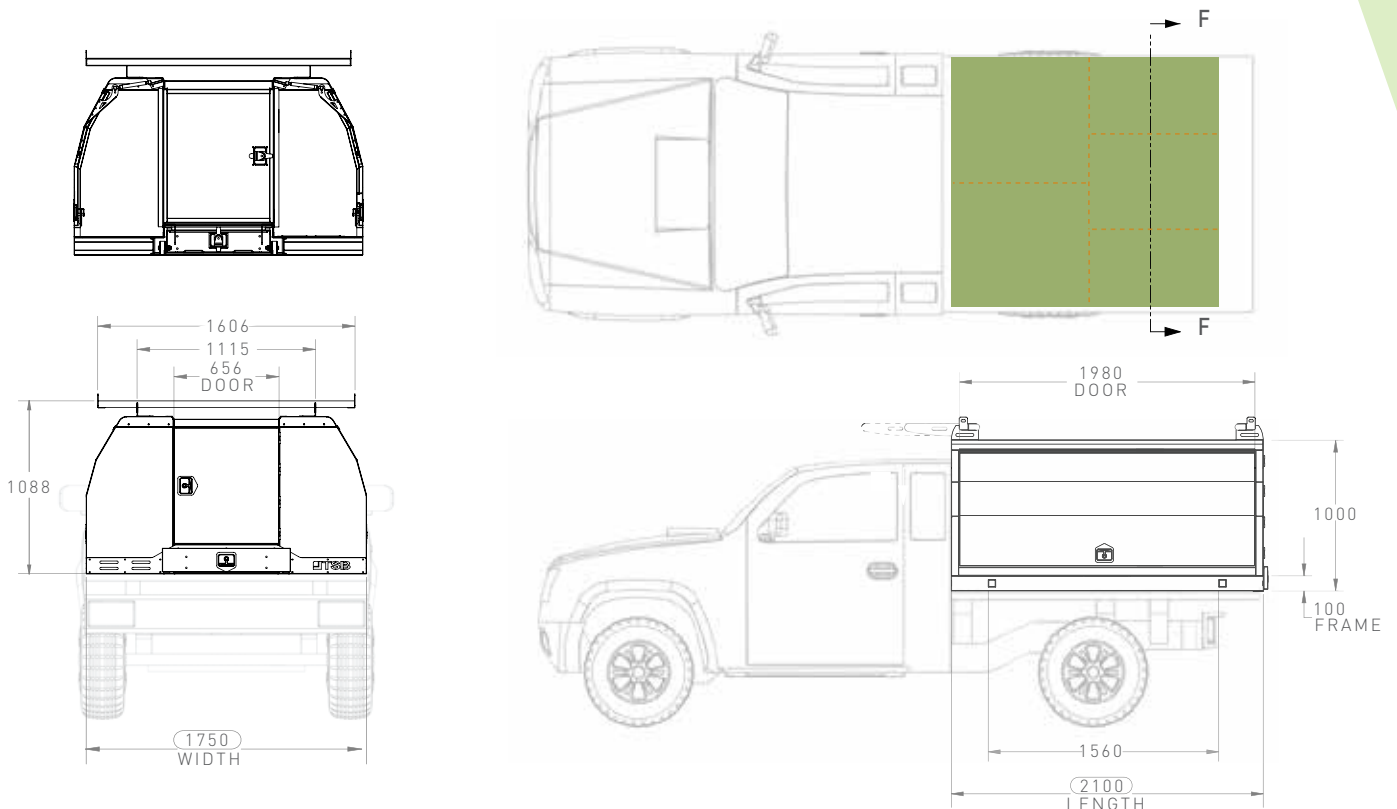

GENERAL

LGC 2100 GENERAL CANOPY

Lift Off/Removeable Style

STANDARD SPECIFICATION:

Type:	Canopy style Lift Off / Removeable Service Body
Construction material:	Aluminium Body – TIG welded
Length:	2100mm
Width:	1750mm
Height:	1000mm
Weight:	275kg
Compartments:	One Large open section
Doors:	Sides – 1980mm One piece door. Rear – 656mm One piece door. Gas struts, with full length weatherproof top hinge
Seals:	Rubber seals around door compartments
Ladder Racks:	Galvanised steel, full width, 300kg rated
Colour:	Dulux Pearl White
Paint finish:	Powder Coated
Handles/Locks:	Ergo style – 3 point locking system on side doors
Frame Type:	Steel Galvanized 100mm base frame
Floor Type:	Galvanized metal
Hinges:	Stainless steel
Clamping system:	4 x Slide in clamps with locking system
Trundle Draw:	Lockable rear storage draw

OPTIONS:

We offer a large range of options including shelving, draws, walls, electrical, central locking, security alarms, underbody storage/toolboxes.

Please refer to our website for full details or discuss with our sales staff

■ COMPARTMENT 1
▨ OPTIONAL WALLS

Contact Details:

Head Office
28-30 Quality Drive
Dandenong South
Victoria 3175

Freecall: 1300 131 574

P: 03 8791 7575

F: 03 9794 5681

W: www.ridgebackbodies.com.au

E: info@ridgebackbodies.com.au