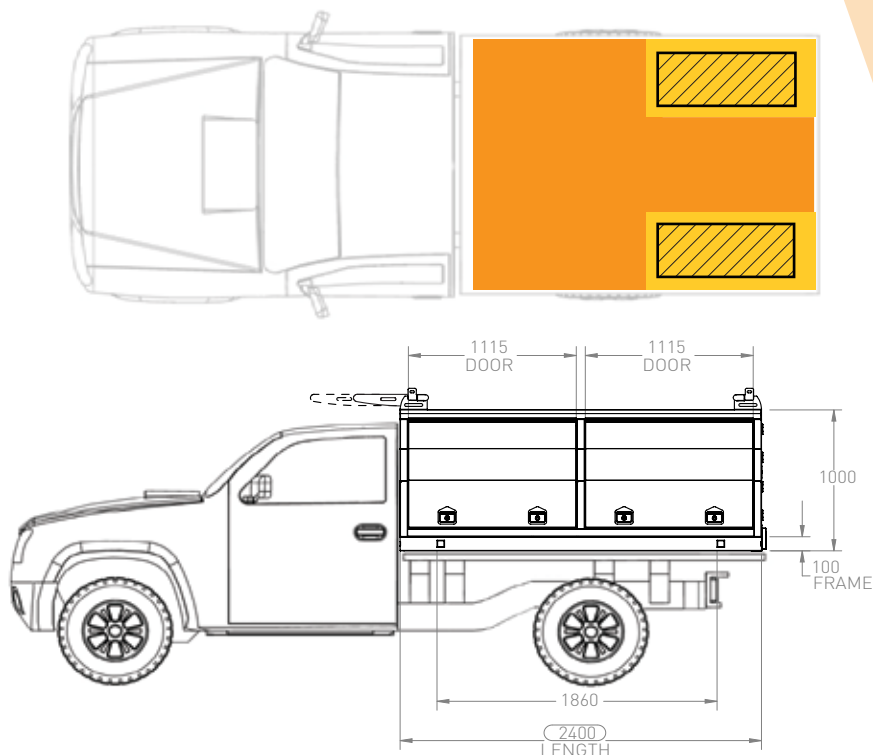

SERVICE

LS 2400 SERVICE

Lift Off/Removeable Style

STANDARD SPECIFICATION:

Type:	Canopy style Lift Off / Removable Service Body
Construction material:	Aluminium Body – TIG welded
Length:	2400mm
Width:	1750mm
Height:	1000mm
Weight:	300kg
Compartments:	One large T-section compartment and 2 separate compartments that have two shelves each
Doors:	Sides – 1115mm One piece door. Rear – 656mm One piece door. Gas struts, with full length weatherproof top hinge
Seals:	Rubber seals around door compartments
Ladder Racks:	Galvanised steel, full width, 300kg rated
Colour:	Dulux Pearl White
Paint finish:	Powder Coated
Handles/Locks:	T-handles
Frame Type:	Steel Galvanized 100mm base frame
Floor Type:	Galvanized metal
Hinges:	Stainless steel
Clamping system:	4 x Slide in clamps with locking system
Trundle Draw:	Lockable rear storage draw

OPTIONS:

We offer a large range of options including shelving, draws, walls, electrical, central locking, security alarms, underbody storage/toolboxes.

Please refer to our website for full details or discuss with our sales staff

- COMPARTMENT 1
- COMPARTMENT 2 & 3
- ☒ STANDARD SHELF

Contact Details:

Head Office
28-30 Quality Drive
Dandenong South
Victoria 3175

Freecall: 1300 131 574

P: 03 8791 7575

F: 03 9794 5681

W: www.ridgebackbodies.com.au

E: info@ridgebackbodies.com.au