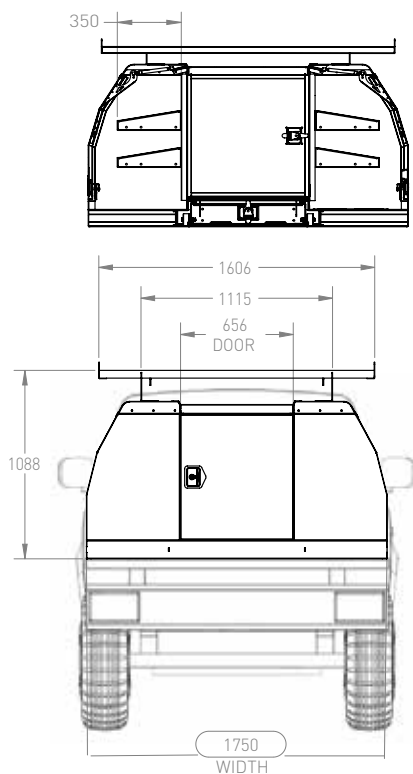

SERVICE

LS 2400 SERVICE

Lift Off/Removeable Style

STANDARD SPECIFICATION:

Type:	Canopy style Lift Off / Removable Service Body
Construction material:	Aluminium Body – TIG welded
Length:	2400mm
Width:	1750mm
Height:	1000mm
Weight:	300kg
Compartments:	One large T-section compartment and 2 separate compartments that have two shelves each
Doors:	Sides – 1115mm One piece door. Rear – 656mm One piece door. Gas struts, with full length weatherproof top hinge
Seals:	Rubber seals around door compartments
Ladder Racks:	Galvanised steel, full width, 300kg rated
Colour:	Dulux Pearl White
Paint finish:	Powder Coated
Handles/Locks:	T-handles
Frame Type:	Steel Galvanized 100mm base frame
Floor Type:	Galvanized metal
Hinges:	Stainless steel
Clamping system:	4 x Slide in clamps with locking system
Trundle Draw:	Lockable rear storage draw

OPTIONS:

We offer a large range of options including shelving, draws, walls, electrical, central locking, security alarms, underbody storage/toolboxes.

Please refer to our website for full details or discuss with our sales staff

- COMPARTMENT 1
- COMPARTMENT 2 & 3
- ☒ STANDARD SHELF

Contact Details:

Head Office
28-30 Quality Drive
Dandenong South
Victoria 3175

Freecall: 1300 131 574

P: 03 8791 7575

F: 03 9794 5681

W: www.ridgebackbodies.com.au

E: info@ridgebackbodies.com.au