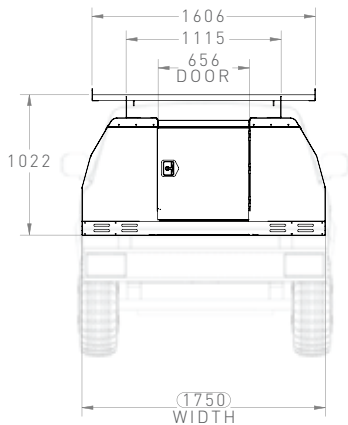

TM 1800 CANOPY

Lift Off/Removeable Style

STANDARD SPECIFICATION:

Type:	Canopy style Lift Off / Removeable Service Body
Construction material:	Aluminium Body – TIG welded
Length:	1800mm
Width:	1750mm
Height:	850mm
Weight:	250kg
Compartments:	One Large open section
Doors:	Sides – 1680mm One piece door. Rear – 656mm One piece door. Gas struts, with full length weatherproof top hinge
Seals:	Rubber seals around door compartments
Ladder Racks:	Galvanised steel, full width, 300kg rated
Colour:	Dulux Pearl White
Paint finish:	Powder Coated
Handles/Locks:	Ergo style – 3 point locking system on side doors
Frame Type:	Steel Galvanized 100mm base frame
Floor Type:	Galvanized metal
Hinges:	Stainless steel
Clamping system:	4 x Slide in clamps with locking system

OPTIONS:

The TradieMaster Canopy is available with the following options

- 1500mm long shelves to passenger side. Choice of 1,2 or 3 shelves
- 300kg rated Galvanised Ladder Racks
- 1000kg rated set of Lifting Jacks

■ COMPARTMENT 1

note: vehicle for visual puposes only