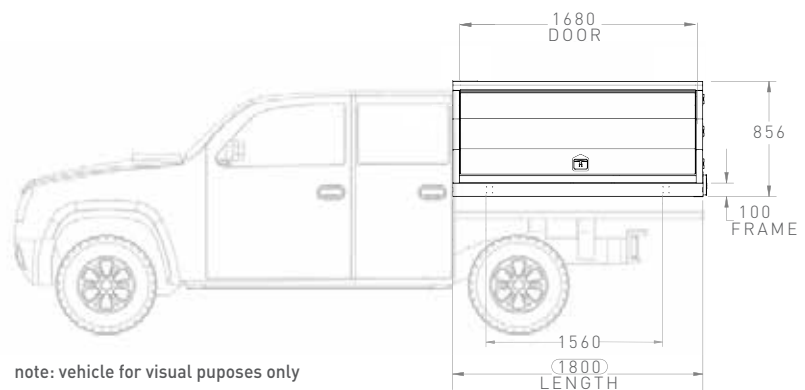

TM 1800 CANOPY

Lift Off/Removeable Style

STANDARD SPECIFICATION:

Type:	Canopy style Lift Off / Removeable Service Body
Construction material:	Aluminium Body – TIG welded
Length:	1800mm
Width:	1750mm
Height:	850mm
Weight:	250kg
Compartments:	One Large open section
Doors:	Sides – 1680mm One piece door. Rear – 656mm One piece door. Gas struts, with full length weatherproof top hinge
Seals:	Rubber seals around door compartments
Ladder Racks:	Galvanised steel, full width, 300kg rated
Colour:	Dulux Pearl White
Paint finish:	Powder Coated
Handles/Locks:	Ergo style – 3 point locking system on side doors
Frame Type:	Steel Galvanized 100mm base frame
Floor Type:	Galvanized metal
Hinges:	Stainless steel
Clamping system:	4 x Slide in clamps with locking system

OPTIONS:

The TradieMaster Canopy is available with the following options

- 1500mm long shelves to passenger side. Choice of 1,2 or 3 shelves
- 300kg rated Galvanised Ladder Racks
- 1000kg rated set of Lifting Jacks

■ COMPARTMENT 1

note: vehicle for visual puposes only